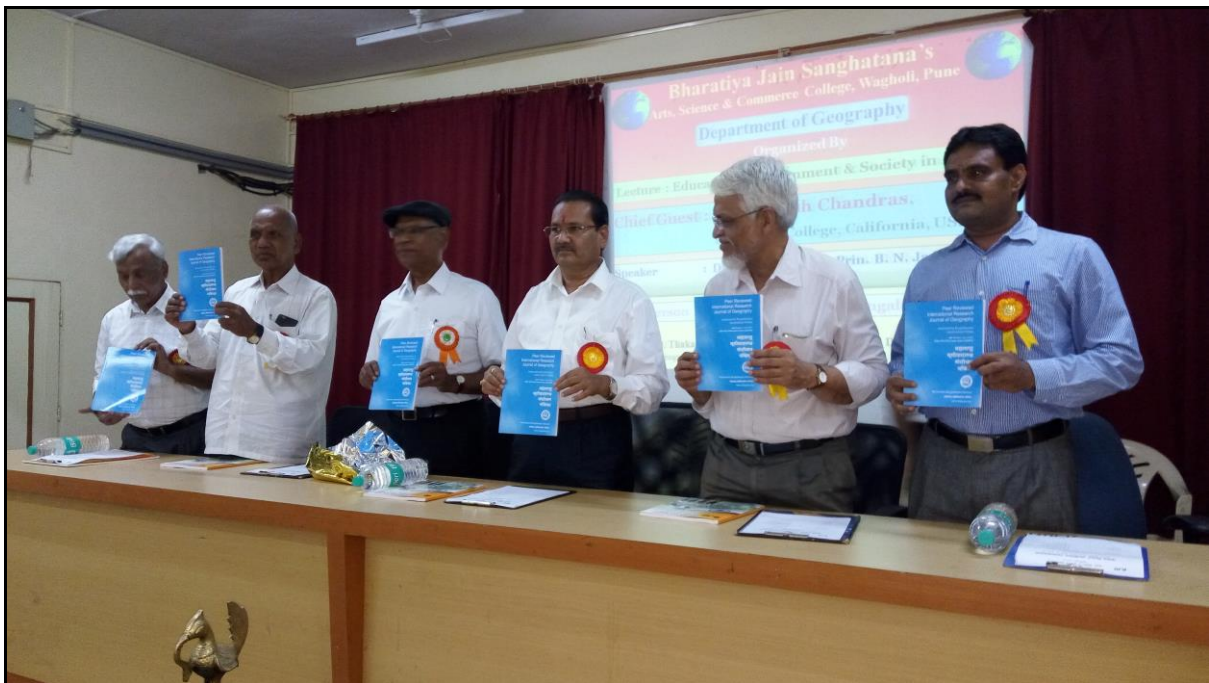

**Bharatiya Jain Sanghatana's**  
**Arts, Science & Commerce College, Wagholi, Pune.**  
**Department of Geography**  
Activity Photo : 2017-2018

**Guest Lecture - Prof Prakash Chandrs, Prof. Praveen Saptarshi**