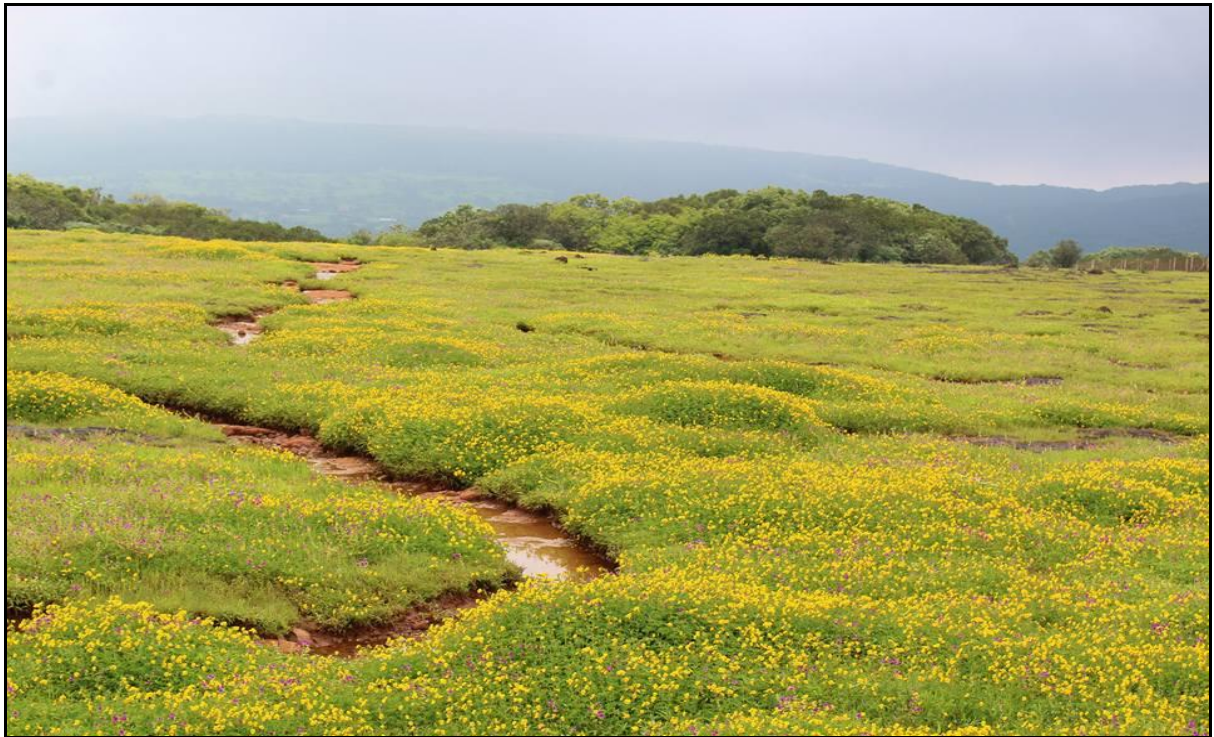

Study Tour - Kas Pathar (Satara –Maharashtra)